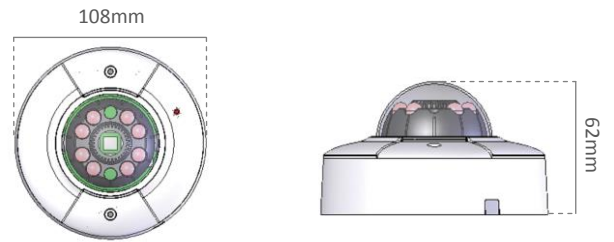

Mutek Technology Inc.

9F, No. 20 Zhong 1st Rd, Keelung, 20041, Taiwan, R.O.C.

TEL:886-2-2423-1111 FAX:886-2-2420-1473-6

- Audio in : External Mic. In
- Audio out : Line level out ;1 Vrms ; 3.5mm phone jack; Mono
- Audio S/N ratio : More than 60dB
- Audio Codec : G.711/AMR

Video Analytics Features

- Object Classification : Yes (People, Vehicle)
- Face Detection : Yes (Detection, Tracking)
- Event Detection : Intelligent Motion Detection, Camera Tampering, Trip Zone (Directionality), Streaming Meta-Data
- Object Counting : Yes (People, Vehicle)

Vandal-Proof IR Dome Camera IP3393PV2 2013/07/08